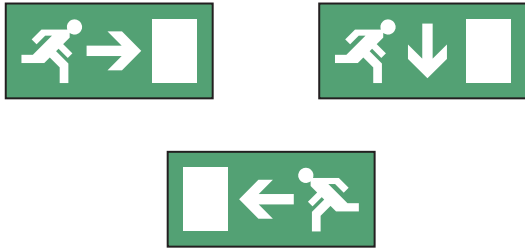

## FEATURES

- Recessed edge lit LED exit sign provided with fully adjustable suspension arms to accommodate differing ceiling types
- Sheet steel housing with 10mm visible ceiling plate
- Fitted with 15 LEDs and integral maintained control gear
- Choice of white painted, brass or chrome finishes
- Recess depth of only 60mm
- Double sided for two direction viewing and available with a range of pictogram legends

### Accessories

- L2L3 Double Sided, Running Man, Arrow Left, Arrow Right, Door
- L4 Double Sided, Running Man, Arrow Up, Door
- L5 Double Sided, Running Man, Arrow Down, Door