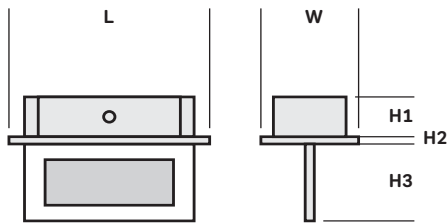

## FEATURES

- Recessed edge lit LED exit sign provided with fully adjustable suspension arms to accommodate differing ceiling types
- Sheet steel housing with 10mm visible ceiling plate
- Fitted with 15 LEDs and integral maintained control gear
- Choice of white painted, brass or chrome finishes
- Recess depth of only 60mm
- Double sided for two direction viewing and available with a range of pictogram legends

### Accessories

- L2L3 Double Sided, Running Man, Arrow Left, Arrow Right, Door
- L4 Double Sided, Running Man, Arrow Up, Door
- L5 Double Sided, Running Man, Arrow Down, Door

## DIMENSIONS

L	W	H1	H2	H3
380	158	60	10	168