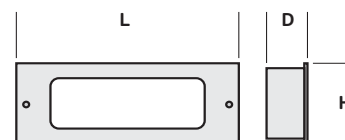

FEATURES

- Fully recessed luminaire with a robust housing requiring only 90mm of ceiling void and a cut out of 325 x 130mm
- All models incorporate a hinged and removable geartray and central BESA entry for ease of installation and maintenance
- Flame retardant polycarbonate diffuser available in either opal or prismatic
- Facia plates can be supplied in white powder coat, chrome or brass to ensure a neat and attractive finish
- Mains only versions and 3hr maintained or non-maintained versions available as standard
- An optional hanging blade style exit sign attachment is also available with a choice of pictogram legends

ORDER DETAILS

Order Code	Description	Lamp Type & Rating	Gear	Weight (kg)
RV8M	410x155mm Maintained	1x8W T5	HF	2.9
RV8NM	410x155mm Non-maintained	1x8W T5	HF	2.7
RV8	410x155mm Mains Only	1x8W T5	HF	2.2
RV11	410x155mm Mains Only	1x11W PLS	HF	2.25
RV211	410x155mm Mains Only	2x11W PLS	HF	2.4

Suffix

W	White Paint Finish
CH	Chrome Finish
BR	Brass Finish
O	Opal Diffuser
P	Prismatic Diffuser

Accessories

BLD	Hanging Blade Legend. Also add suffix for required pictogram (see below)
L2	Legend. Running Man, Arrow Left, Door
L3	Legend. Running Man, Arrow Right, Door
L4	Legend. Running Man, Arrow Up, Door
L5	Legend. Running Man, Arrow Down, Door

TECH DETAILS

Gear Mains only, Maintained Emergency or Non-maintained Emergency

Lamp Type  T5

Lamp Type  PLS

DIMENSIONS

L	D	H
410	90	155

MATERIALS AND FINISHES

Body	Sheet Steel
Controller	Opal or Prismatic Panel
Finish	White, Chrome or Brass