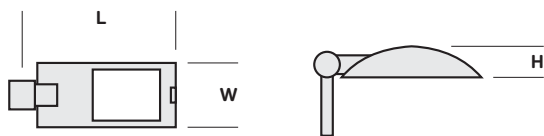

ORDER DETAILS

Order Code	Description	Lamp Type & Rating	Gear	Windage (m²)	Weight (kg)
ARC6070E	Arc 6 (42-60mm)	70W HQI-E/CDO-ET	MAG	0.068	6.8
ARC6100E	Arc 6 (42-60mm)	100W HQI-E	MAG	0.068	6.8
ARC6100T	Arc 6 (42-60mm)	100W SON-T/CDO-TT	MAG	0.068	6.8
ARC6150E	Arc 6 (42-60mm)	150W HQI-E	MAG	0.068	6.8
ARC6150T	Arc 6 (42-60mm)	150W SON-T/CDO-TT	MAG	0.068	6.8
ARC7150T	Arc 7 (60-76mm)	150W SON-T/CDO-TT	MAG	0.095	12.8
ARC7250T	Arc 7 (60-76mm)	250W SON-T/CDO-TT/HQI-T	MAG	0.095	12.8
ARC7400T	Arc 7 (60-76mm)	400W SON-T/HQI-BT	MAG	0.095	12.8

Accessories

1. P1000 Factory Fitted Timed Ignitor
   P2000 Factory Fitted Photocell

Columns

A range of columns is available to suit specific projects. For further information contact our sales department.

DIMENSIONS

	L	W	H
Arc 6	640	275	131
Arc 7	770	330	155

MATERIALS AND FINISHES

1. Body Die-cast Aluminium
   Controller High Purity Aluminium Reflector
   Finish Quartz Grey

TECH DETAILS

Gear Magnetic

Lamp Type HQI-E

Lamp Type CDO-ET

Lamp Type SON-T

Lamp Type CDO-TT

Lamp Type HQI-T

Lamp Type HQI-BT

Inc 75

Photometrics
LOR

ARC7250T
0.765

IP65