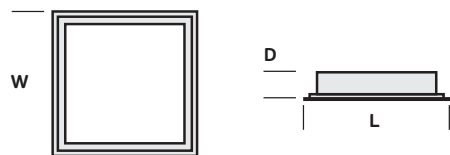

TECH DETAILS

Gear High Frequency

Lamp Type  T5

Photometrics	DN424O
LOR	0.565
SHR NOM	1.50
SHR MAX	1.666
SHR MAX TRANS	1.896

DIMENSIONS

	L	W	D
Draycon 4x14/24W	600	600	60
Draycon 2x28/54W	1200	300	60
Draycon 4x28/54W	1200	600	60