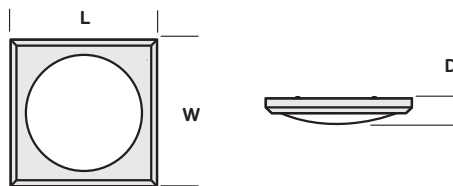

## TECH DETAILS

Gear High Frequency

Lamp Type  PLL

Lamp Type  PLS

Lamp Type  T5C

Photometrics	ORCS236
LOR	0.36
SHR NOM	1.50
SHR MAX	1.650
SHR MAX TRANS	1.874

## DIMENSIONS

L	W	D
500	500	56