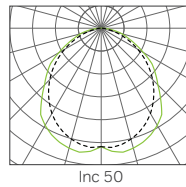

TECH DETAILS

Gear High Frequency

Lamp Type  PLL

Photometrics	CS655S
LOR	0.7335
SHR NOM	1.50
SHR MAX	1.646
SHR MAX TRANS	1.861

DIMENSIONS

	L	W	D
CS255S	595	220	125
CS655S	605	605	248
LC440	1195	220	125
LC455	1195	220	125