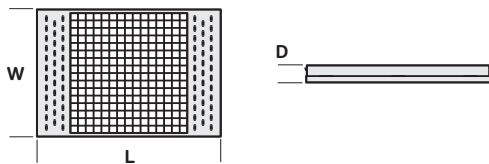

FEATURES

- Ideal for areas where even illumination of playing surface and high output with good vertical distribution are important. Where this is achieved, participation and enjoyment levels will increase
- Meets CIBSE LG4 (sports) recommendations
- Hinged grill protector for ease of installation and maintenance
- Shallow body means that where low level ceilings occur, the fitting is aesthetically appealing, whilst giving enough space for the free movement of any balls or shuttlecocks
- Extra high purity aluminium reflectors for superior lighting efficiency. These are also shaped to produce optimum uniformity
- Surface or suspension mounting for any installation requirements
- Punched 1mm zintec steel grill protector for superior strength against impact
- Excellent colour rendition (CRI Ra82)
- HF gear can be wired to control lamps in pairs, enabling separate switching and greater control of light levels for any activity being played
- Dimmable option may be linked to daylight control
- Supplied with 2 separately fused circuits (one 2 lamp & one 4 lamp circuit) Giving a choice of three illumination levels via 2 switch wires

ORDER DETAILS

Order code	Description	Lamp Type and Rating	Gear	Weight (kg)
CS655M	Multi Corso	6x55W PLL	HF	12.5

Suffix

DAL Touch Dim (see accessory DC1PM) / Digital Addressable Lighting Interface (DALI)

DSI Switch Dim (see accessory DC1PM) / Digital Signal Interface (DSI)

Emergency

E Maintained 3hr Emergency Integral

DIMENSIONS

L	W	D
898	642	90

TECH DETAILS

Gear High Frequency

Lamp Type  PLL

Photometrics	CS655M
LOR	0.7335
SHR NOM	1.50
SHR MAX	1.646
SHR MAX TRANS	1.861