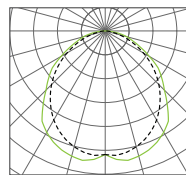

Emergency

E Maintained 3hr Emergency Integral

DIMENSIONS

L	W	D
898	642	90

TECH DETAILS

Gear High Frequency

Lamp Type  PLL

Photometrics	CS655M
LOR	0.7335
SHR NOM	1.50
SHR MAX	1.646
SHR MAX TRANS	1.861