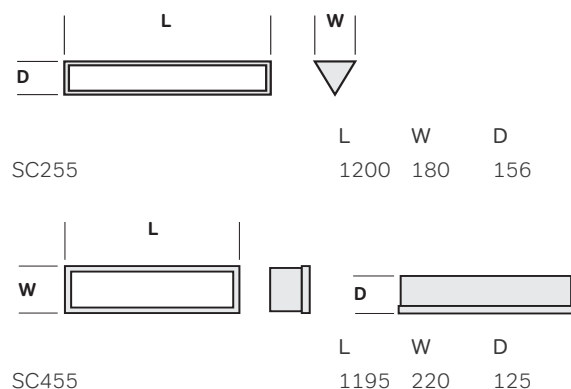

FEATURES

- Designed in conjunction with England Squash specifically for squash courts
- Meets CIBSE LG4 (Sports) recommendations
- 1mm punched zintec steel protector
- Customised front wall luminaires (SC255) with semi-open end caps for increased uniformity
- Extra high purity aluminium reflectors for superior lighting efficiency
- Hinged front for easy lamp access
- Requires one person to maintain the fittings, whereas existing solutions require two people
- Integral emergency version available only on SC455

ORDER DETAILS

Order code	Description	Lamp Type and Rating	Gear	Weight (kg)
SC255	Squash Corso for mounting at front of court	2x55W PLL	HF	6.0
SC455	Squash Corso for mounting parallel to side walls	4x55W PLL	HF	10.5

Emergency

E Maintained 3hr Emergency Integral (SC455 only)

DIMENSIONS

TECH DETAILS

Gear High Frequency

Lamp Type  PLL

Photometrics	SC455
DLOR	0.77
LOR	0.77
SHR NOM	1.50
SHR MAX	1.57
SHR MAX TRANS	1.76

Photometrics	SC255
DLOR	0.61
ULOR	0.17
LOR	0.78
SHR NOM	1.00
SHR MAX	1.16
SHR MAX TRANS	2.54