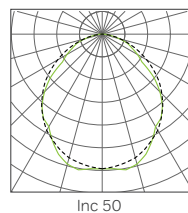

ORDER DETAILS

Order code	Description	Lamp Type and Rating	Gear	Weight (kg)
SC255	Squash Corso for mounting at front of court	2x55W PLL	HF	6.0
SC455	Squash Corso for mounting parallel to side walls	4x55W PLL	HF	10.5

Emergency

E Maintained 3hr Emergency Integral (SC455 only)

DIMENSIONS

TECH DETAILS

Gear High Frequency

Lamp Type  PLL

Photometrics	SC455
DLOR	0.77
LOR	0.77
SHR NOM	1.50
SHR MAX	1.57
SHR MAX TRANS	1.76

Photometrics	SC255
DLOR	0.61
ULOR	0.17
LOR	0.78
SHR NOM	1.00
SHR MAX	1.16
SHR MAX TRANS	2.54