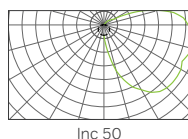

ORDER DETAILS

Order code	Description	Lamp Type and Rating	Gear	Weight (kg)
SC255	Squash Corso for mounting at front of court	2x55W PLL	HF	6.0
SC455	Squash Corso for mounting parallel to side walls	4x55W PLL	HF	10.5

Emergency

E Maintained 3hr Emergency Integral (SC455 only)

DIMENSIONS

TECH DETAILS

Gear High Frequency

Lamp Type  PLL

Photometrics	SC455
DLOR	0.77
LOR	0.77
SHR NOM	1.50
SHR MAX	1.57
SHR MAX TRANS	1.76

Photometrics	SC255
DLOR	0.61
ULOR	0.17
LOR	0.78
SHR NOM	1.00
SHR MAX	1.16
SHR MAX TRANS	2.54