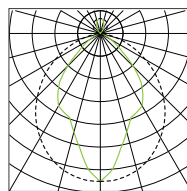

Inc 75

Photometrics	CS654T
DLOR	0.82
ULOR	0.08
LOR	0.90
SHR NOM	1.00
SHR MAX	1.190
SHR MAX TRANS	1.258

DIMENSIONS

L	W	D
1358	428	90

MATERIALS AND FINISHES

Body	1mm Zintec Steel
Reflector	High Purity Aluminium
Controller	Grill Protector
Finish	White