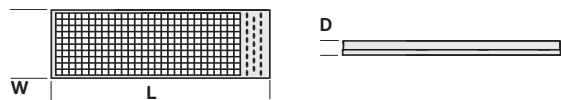

DIMENSIONS

L	W	D
1358	428	90

MATERIALS AND FINISHES

Body	1mm Zintec Steel
Reflector	High Purity Aluminium
Controller	Grill Protector
Finish	White

NOTE

Apollo Lighting recommend the use of 'Xtra' long life fluorescent lamps on all Corso luminaires.