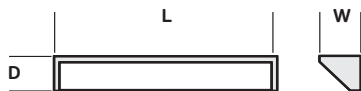

Emergency

- E Maintained 3hr Emergency Integral

TECH DETAILS

Gear High Frequency

Lamp Type  T5

Photometrics	TC454
DLOR	0.7343
ULOR	0.0860
LOR	0.8203
SHR NOM	1.25
SHR MAX	1.497
SHR MAX TRANS	1.732

DIMENSIONS