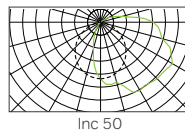

FEATURES

- Ideal for use in indoor tennis courts where uniform light distribution is important
- Extra high purity aluminium reflectors for superior lighting efficiency
- Uniformity of playing surface optimised with specially designed reflector shape
- Cost effective lamp maintenance with hinged front
- Dimmable versions available
- All versions utilise high frequency control gear allowing for flicker free operation
- Strength and durability from impact with punched zintec steel grill protector
- Uses the latest T5 lamp technology for high efficiency lighting
- Option of mounting on vertical or horizontal surface

ORDER DETAILS

Order code	Description	Lamp Type and Rating	Gear	Weight (kg)
TC454	Tennis Corso	4x54W T5	HF	10.0

Suffix

1. DAL Touch Dim (see accessory DC1PM) / Digital Addressable Lighting Interface (DALI)
2. DSI Switch Dim (see accessory DC1PM) / Digital Signal Interface (DSI)

Emergency

1. E Maintained 3hr Emergency Integral

TECH DETAILS

Gear High Frequency

Lamp Type T5